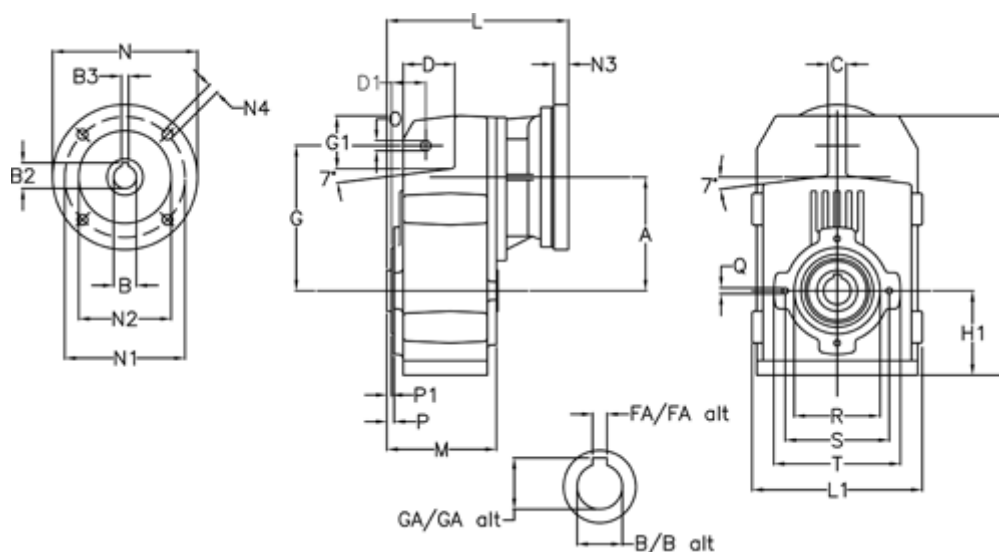

Article number: 29560501403240
 Description: Shaft mounted gear
 A512H50-14-P100B5

Measures

A = 211.30	FA = 14	M = 163.0	Q = M12x19
B = 50	G = 278	N = 250	R = 180
B1 = 28	G1 = 105.5	N1 = 215	S = 215
B2 = 31.3	GA = 53.5	N2 = 180	T = 250
B3 = 8	H = 479.0	N4 = M12x16	
C = 20	H1 = 144.0	O = 22	
D = 93.5	L = 297.5	P = 8.5	
D1 = 65.0	L1 = 273	P1 = 4.5	